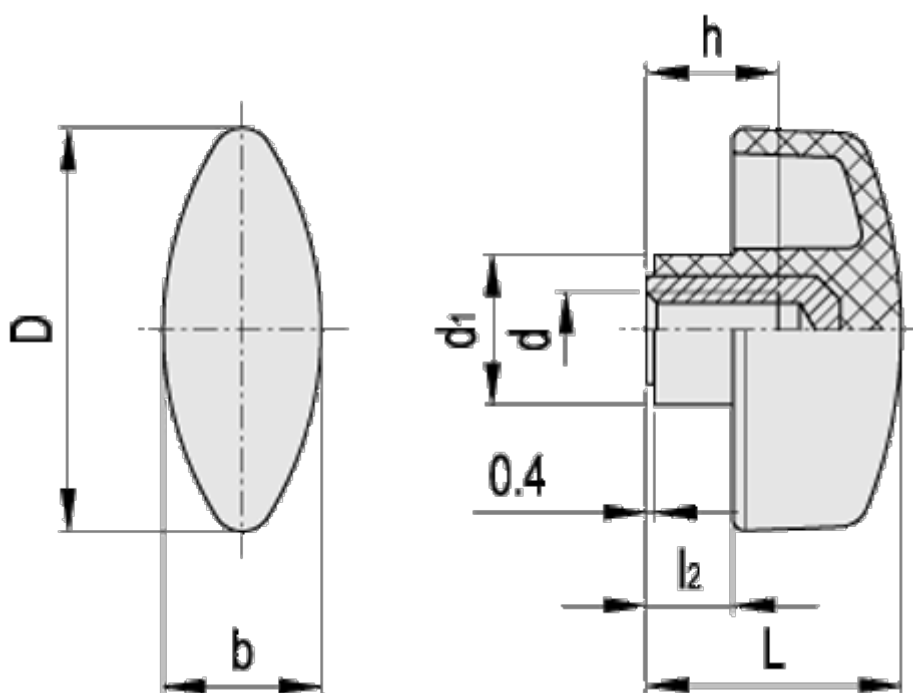

Article number: 2302008741

Description: E+G Wing knobs
CTL.476/40 B-M8

Measures

b	= 15.5
D	= 40
d1	= 14.0
h	= 15
L	= 24.5
l2	= 7.5
Thread	= M8